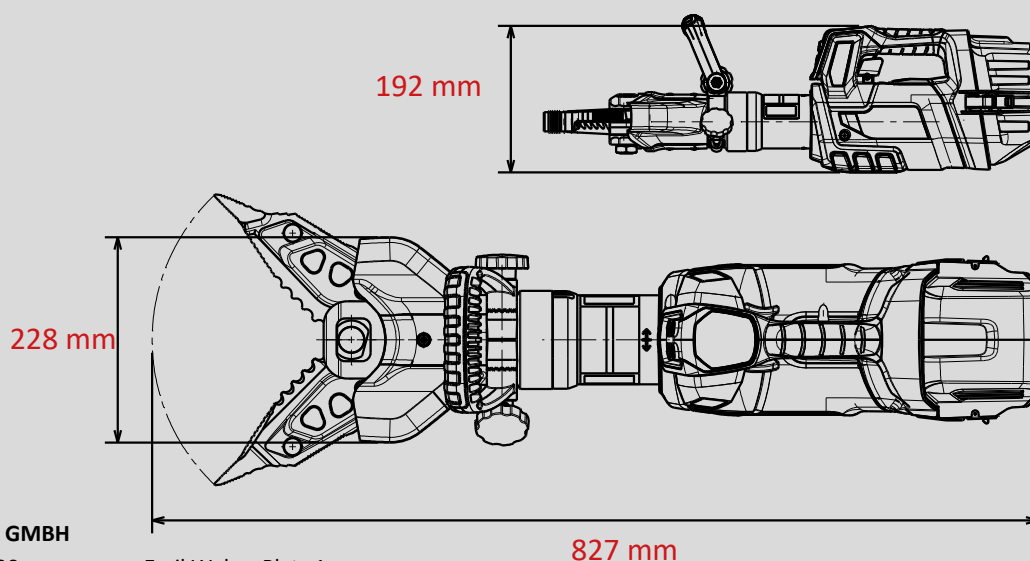

Battery Combi Tool SPS 270 MK2 SMART-FORCE

Part no.
1101470

- 18V BATTERY**
- POW3R PUMP**
- CONNECT**
- FORGED**
- 360° HANDLE**
- LED LIGHTS**
- UNDERWATER**

Technical data:

Spreading width	270 mm
Spreading force (in the working area)	31 - 591 kN
Opening width	221 mm
Pulling width (with adapters)	395 mm
Max. pulling force	36 kN
Weight (ready to use)	14,5 kg
Dimensions (LxWxH)	827 x 192 x 228 mm
EN cutting class (EN 13204)	1H-2G-3G-4H-5G
NFPA cutting class (NFPA 1936)	A6-B7-C6-D7-E7-F3
DIN class (DIN 14751-4)	K25-G-E-I