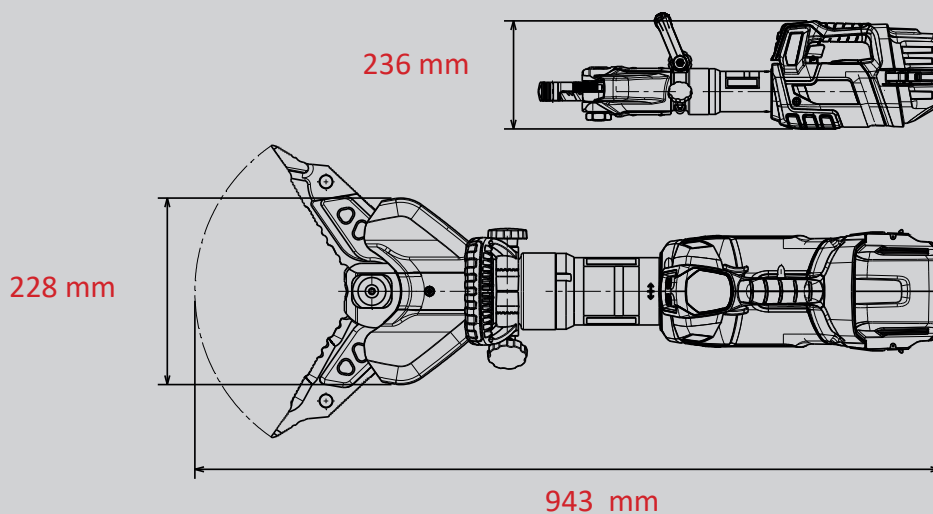

Battery Combi Tool SPS 360 MK2 SMART-FORCE

Part no.
1101471

**SMART
FORCE**
MORE THAN A RESCUE TOOL.

-  **18V BATTERY**
-  **POW3R PUMP**
-  **CONNECT**
-  **FORGED**
-  **360° HANDLE**
-  **LED LIGHTS**
-  **UNDERWATER**

Technical data:

Spreading width	360 mm
Spreading force (in the working area)	36 - 783
Opening width	285 mm
Pulling width (with adapters)	440 mm
Max. pulling force	53 kN
Weight	19,0 kg
Dimensions (LxWxH)	943 x 236 x 228 mm
EN cutting class (EN 13204)	1I-2K-3J-4K-5J
NFPA cutting class (NFPA 1936)	A7-B8-C7-D9-E8-F5