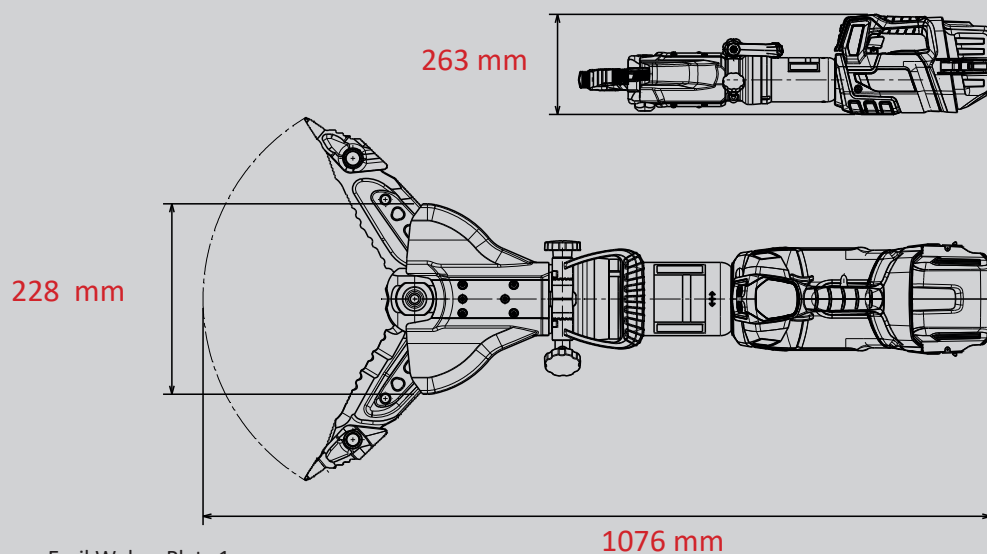

Battery Combi Tool SPS 480 MK2 SMART-FORCE

Part no.
1101554

- 18V BATTERY**
- POW3R PUMP**
- CONNECT**
- FORGED**
- 360° HANDLE**
- UNDERWATER**
- LED LIGHTS**

Technical data:

Spreading width	480 mm
Spreading force (in the working area)	45 - 1600 kN
Opening width	402 mm
Pulling width (with adapters)	520 mm
Max. pulling force	78 kN
Weight (ready to use)	25,7 kg
Dimensions (LxWxH)	1076 x 263 x 228
EN cutting class (EN 13204)	1K-2K-3K-4K-5K
NFPA cutting class (NFPA 1936)	A8-B9-C9-D9-E9-F7